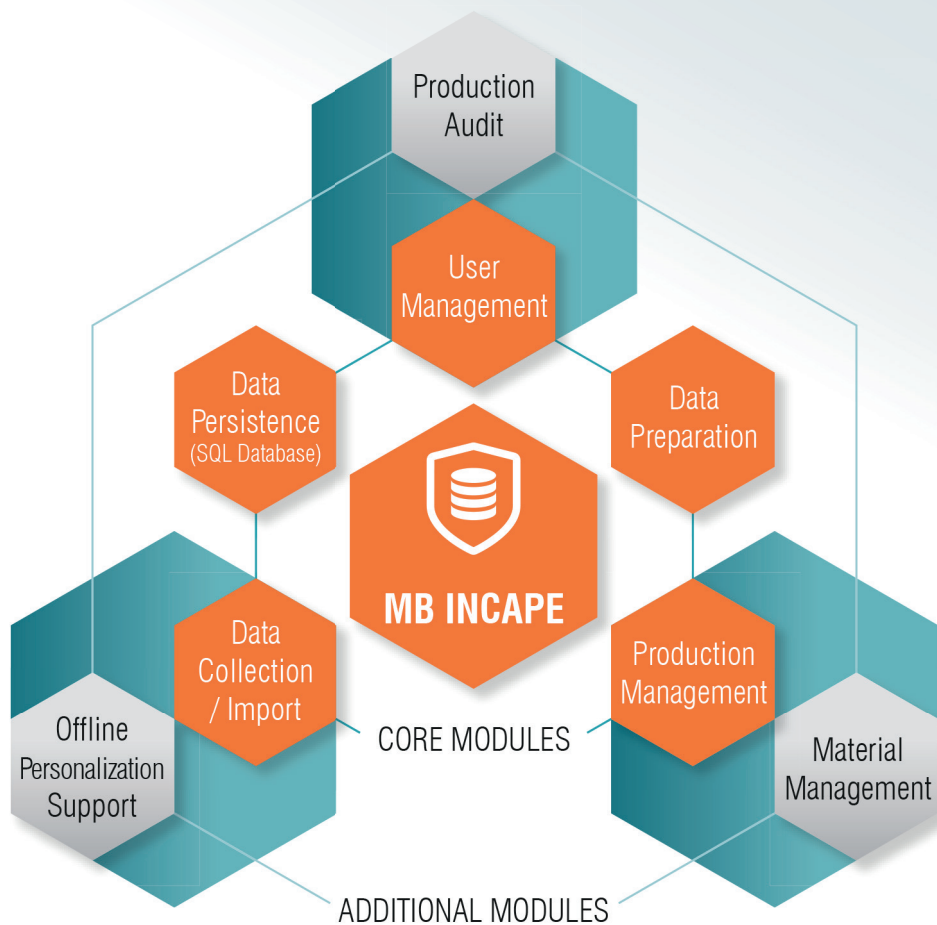

MB INCAPE

PRODUCTION & PERSONALIZATION MANGEMENT SOFTWARE

MB INCAPE

INTEGRATED PRODUCTION MANAGEMENT SOFTWARE

MB INCAPE is Mühlbauer's Production Management Software for the production and personalization of electronic cards and documents (e.g. ID cards, ePassports, Driver's Licenses, EMV or GSM cards). Combining data management, production control and material management, the system allows for highly automated processes. MB INCAPE's architecture consists of a modular concept to fulfil the needed scalability in all kinds of document body production steps,

as well as in all types of personalization characteristics, (for example centralized and decentralized processes), various types of personalization machines or application-specific data preparation scenarios. It allows to process customer- and application-specific production, personalization, quality control and document delivery scenarios with highest solution flexibility.

Customizable UI regarding localization, internationalization & branding

Scalability regarding document-types, machines & personalization locations

Seamless tracking of documents from point of production to issuance

Integration of MB User Management possible

Full coverage of production control requirements (security industry & EMV standards)

Seamless connection to MB PalaMax® and MB Data Preparation

MÜHLBAUER GERMANY