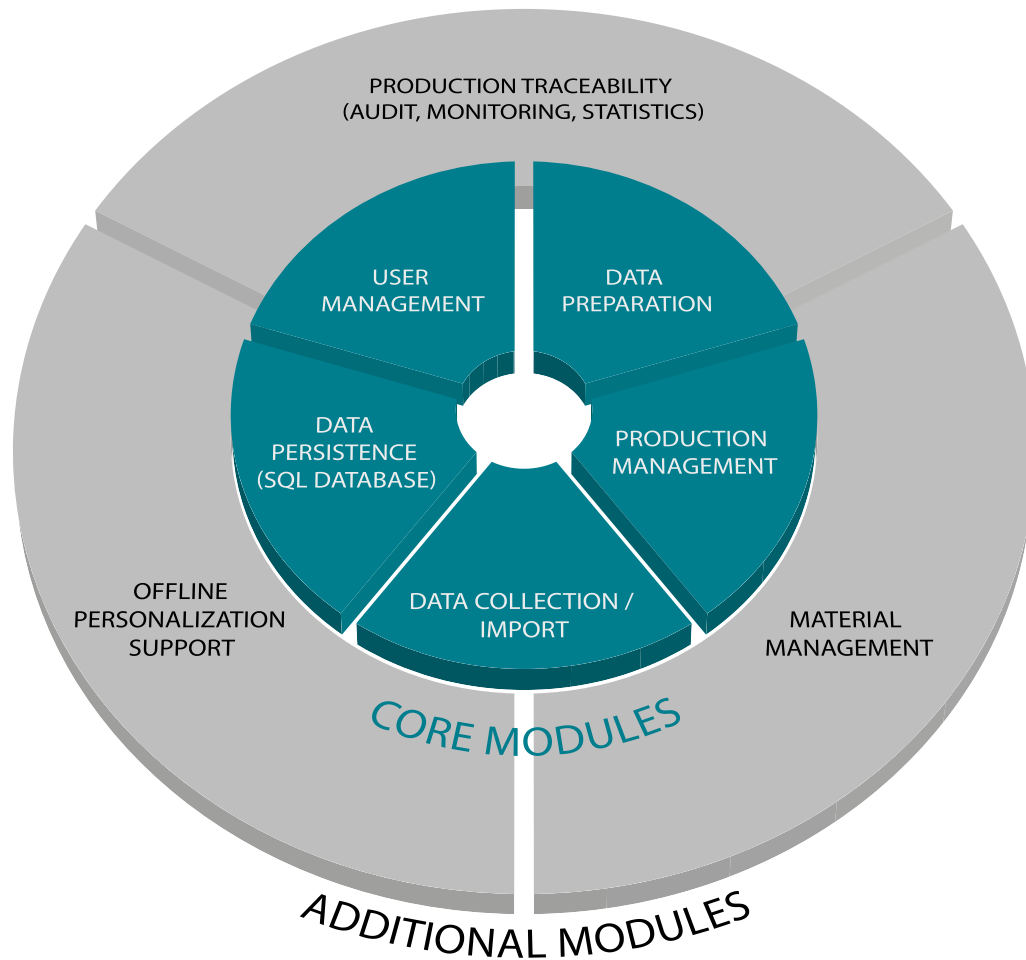

## Integrated Production & Personalization Management Software

### KEY FEATURES

- Streamlined web-based user interfaces with easy localization / internationalization support
- Out-of-the-box support of current Microsoft® operating systems
- Highly automated workflows with less operator interaction
- The only software solution in the world for combined data management, complete production control and material management
- Modular solution to organize the complete production of premium high-secure documents
- Covers the full production control requirements (security industry and EMV standards)

## Main Functions

- Production management
- Data management
- Seamless integration of Mühlbauer materials management

The MB INCAPE architecture consists of a modular concept to fulfil the needed scalability in all kinds of document body production steps as well as in all types of personalization characteristics (e.g. centralized and decentralized processes, various types of personalization machines, application specific data preparation scenarios etc.).