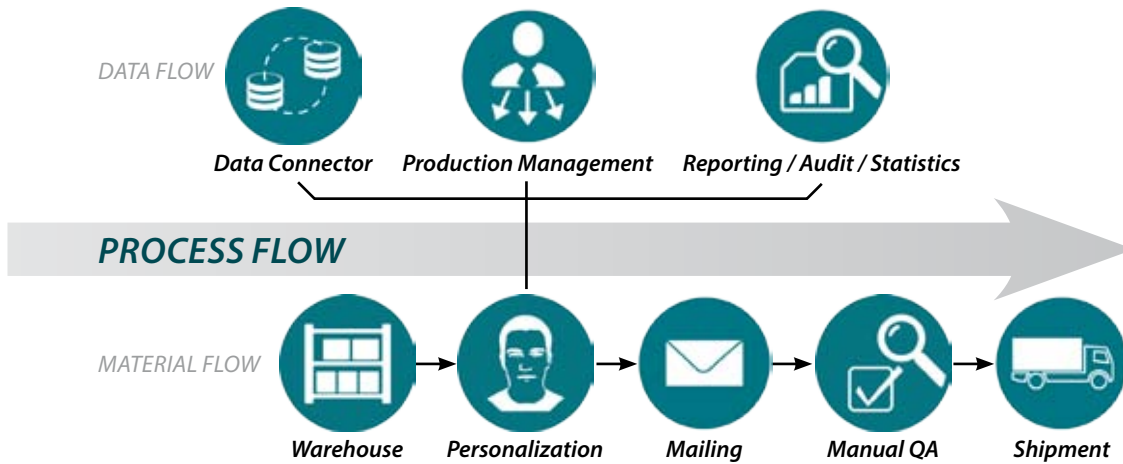

FEATURES

MB INCAPE/BASIC is Mühlbauer's PMS Solution (Production Management Software) for the personalization of electronic cards and documents (e.g. ID cards, ePassports, driver's licenses, EMV or GSM cards).

Production & Personalization
Management Software

Main Functions

- Production management
- Data management
- Seamless integration of Mühlbauer materials management

MB INCAPE/BASIC is targeting

- Cost-effective and scalable data, workflow and material management for card and document personalization
- Configurable workflow steps (personalization, quality assurance, mailing)
- Main focus on automated processing (minimum operator intervention except for personalization on machines and manual quality checking)
- Web-based operator clients:
  - UI is customizable (localization, internationalization, branding)
- ICAO compliant data preparation
- Scalability regarding:
  - Document types
  - Connected machines (up to 20 desktop machines)
  - Personalization offices (up to 10 sites)
- Seamless tracking of document life-cycle inside the personalization with integration of Mühlbauer materials management (MB Warehouse)
- Connection to card or document management systems (e.g. civil register): Via web service, database or file-based interface
- Direct interface to MB personalization machines (integration of 3rd party machines possible)
- Integration of MB User Management

The MB INCAPE architecture consists of a modular concept to fulfil the needed scalability in all kinds of document body production steps as well as in all types of personalization characteristics (e.g. centralized and decentralized processes, various types of personalization machines, application specific data preparation scenarios etc.).

Concerning hardware and software components the scalability applies to the implementation of all kinds of ID documents, fulfils performance requirements and allows to process customer and application specific production, personalization, quality control and document delivery scenarios with highest solution flexibility.